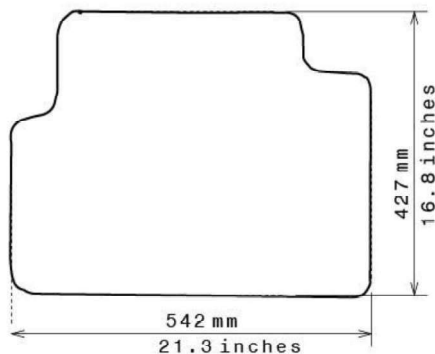

Spaghetti® Floor Mats by
NICOMAN

Best Mats for Your Car, Home & Business!

Photo for illustration purposes only.

Fitment Specifications

Make/Brand	Ford
Model/Type	Kuga
Gen/MK Code	MK 1
Model Year	2011-2013
Body Type	SUV 4x4
Non-Slip Type	GECKO
SKU	C 5844

Please check shape/size matches floorpan

LEFT Hand Drive

SCALE: 1/10

Set of 4

Remarks