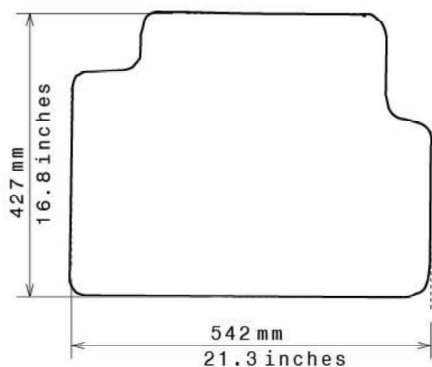

Spaghetti® Floor Mats by
NICOMAN

Best Mats for Your Car, Home & Business!

Photo for illustration purposes only.

Fitment Specifications

Make/Brand	Ford
Model/Type	Kuga
Gen/MK Code	MK 1
Model Year	2011-2013
Body Type	SUV 4x4
Non-Slip Type	GECKO
SKU	C 5844

Please check shape/size matches floorpan

LEFT Hand Drive

SCALE: 1/10

Set of 4

Remarks