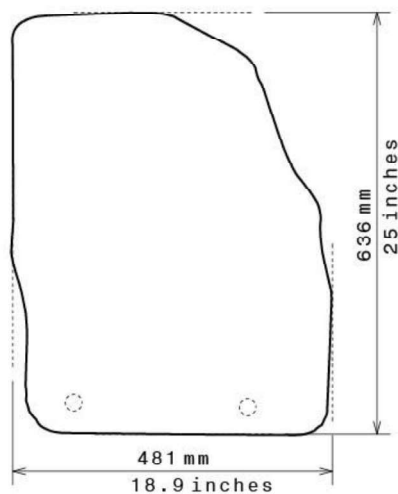

Spaghetti® Floor Mats by
NICOMAN

Best Mats for Your Car, Home & Business!

Photo for illustration purposes only.

Fitment Specifications

Make/Brand	Ford
Model/Type	Kuga
Gen/MK Code	MK 1
Model Year	2011-2013
Body Type	SUV 4x4
Non-Slip Type	GECKO
SKU	C 5844

Please check shape/size matches floorpan

LEFT Hand Drive

SCALE: 1/10

Set of 4

Remarks